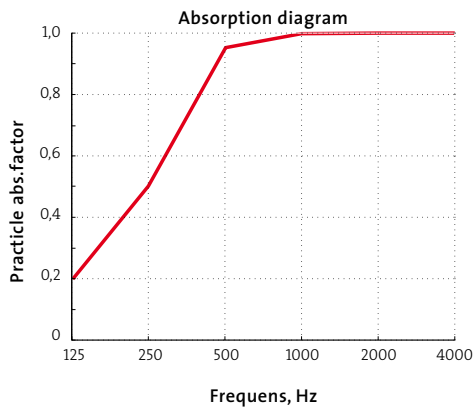

GLOBAL

Design Team Glimakra

glimakra.

GLOBAL

Technical information

Wallabsorbent / Wandabsorption / Vægabsorbent

Tested according to SS-EN ISO 354 for sound absorbing.
Evaluated according to SS-EN ISO 11654.